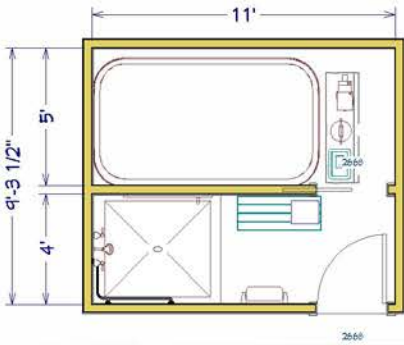

Multi-tank Installation Examples