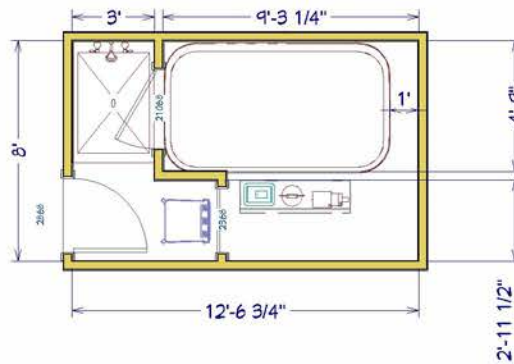

## QUEST FLOAT SUITE

The Quest Float Suites can be installed with either the standard filter pack or the slim-line filter depending on the space available.

The rooms can be made smaller by remote locating the filtration pack up to 75 feet away.

Standard Float Suite

Standard Filter Unit

Slim-Line Filter Unit