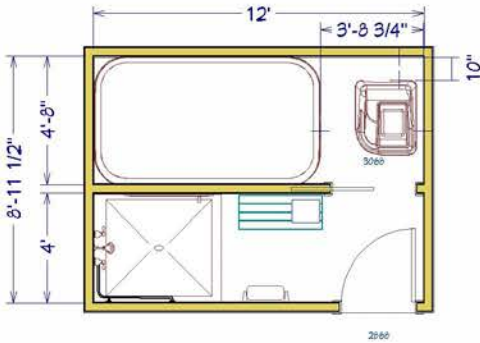

Multi-tank Installation Examples