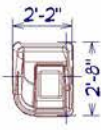

## QUEST FLOAT SUITE

The Quest Float Suites can be installed with either the standard filter pack or the slim-line filter depending on the space available.

The rooms can be made smaller by remote locating the filtration pack up to 75 feet away.

Standard Float Suite

Standard Filter Unit

Slim-Line Filter Unit