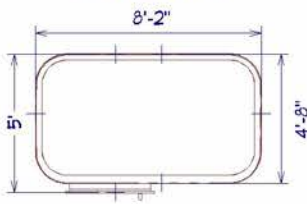

## QUEST FLOAT SUITE

The Quest Float Suites can be installed with either the standard filter pack or the slim-line filter depending on the space available.

The rooms can be made smaller by remote locating the filtration pack up to 75 feet away.

Standard Float Suite

Standard Filter Unit

Slim-Line Filter Unit