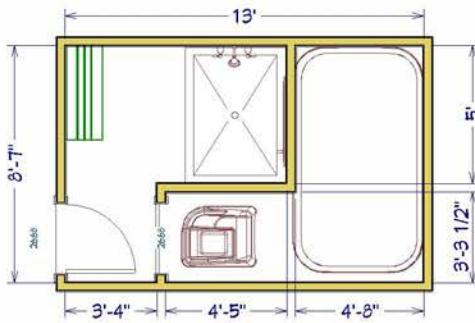

## QUEST FLOAT SUITE

The Quest Float Suites can be installed with either the standard filter pack or the slim-line filter depending on the space available.

The rooms can be made smaller by remote locating the filtration pack up to 75 feet away.

Standard Float Suite

Standard Filter Unit

Slim-Line Filter Unit