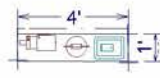

## QUEST FLOAT SUITE

The Quest Float Suites can be installed with either the standard filter pack or the slim-line filter depending on the space available.

The rooms can be made smaller by remote locating the filtration pack up to 75 feet away.

Standard Float Suite

Standard Filter Unit

Slim-Line Filter Unit